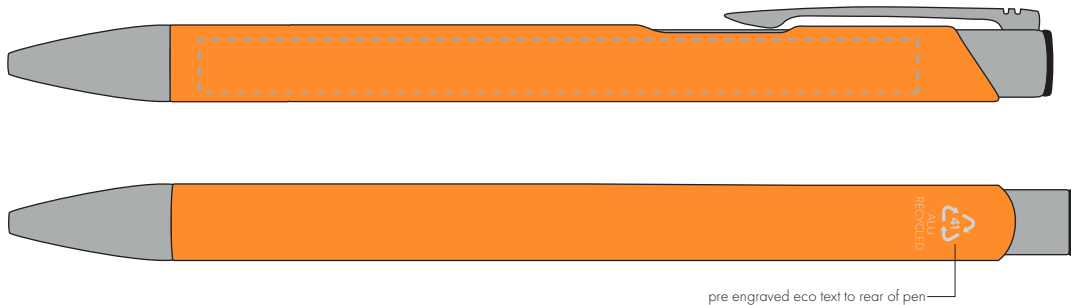

Your Ref:
Our Ref:

Quantity:
Version: 1

Product Code: TPC982001
Product Colour: AMBER

PRINTING CONCERNS:

We stock this item in the following colours

**PANTONE REFERENCE(S)**

● Engrave

ARTWORK SCALE 100%

ARTWORK SCALE 100%
Side Engrave Area:
95mm x 7mm

pre engraved eco text to rear of pen

Product Image for visualisation
- colours may vary

The dashed line is to demonstrate print area and will not appear on your printed item